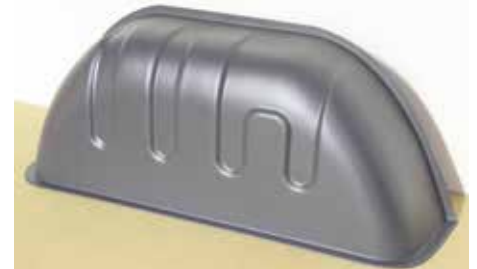

Renault

3034	Sun visor	TRAFIC
6005	Mudguard cover	TRAFIC
3064	Sun visor	MASTER 2010-
6004	Mudguard cover	MASTER 2010-
8534	Sidewindow deflector	MASTER 2010-
3027	Sun visor	MASTER/MASCOTT 1999 - 06/2010
5106	Sun visor	MAXITY
5180	Sun visor	MIDLUM STANDARD ROOF with front view mirror
5170	Sun visor	MIDLUM STANDARD ROOF without front view mirror
5171	Sun visor	MIDLUM without front view mirror, special model for vehicles with high roof
4033	Dirt deflector	MIDLUM
5179	Sun visor	PREMIUM 2007- STD. R.
5077	Sun visor	PREMIUM STANDARD ROOF without front view mirror
5178	Sun visor	PREMIUM PRIVILEGE with/without front view mirror
5076	Sun visor	PREMIUM PRIVILEGE without front view mirror
5078	Sun visor	PREMIUM WITH X-TRA LOW ROOF
4028	Dirt deflector	PREMIUM PRIVILEGE / ROUTE
4030	Dirt deflector	PREMIUM KERAX / DISTRIBUTION
8719	Sidewindow deflector	PREMIUM / MIDLUM
5176	Sun visor	MAGNUM AE -2008, with front view mirror
5073	Sun visor	MAGNUM AE -2008 without front view mirror
8517	Sidewindow deflector	MAGNUM AE -2008
8529	Sidewindow deflector	MAGNUM AE 2008-
5070	Sun visor	R
5071	Sun visor	GT

6005

Scania

Precision custom made, designed by man, made by robot!