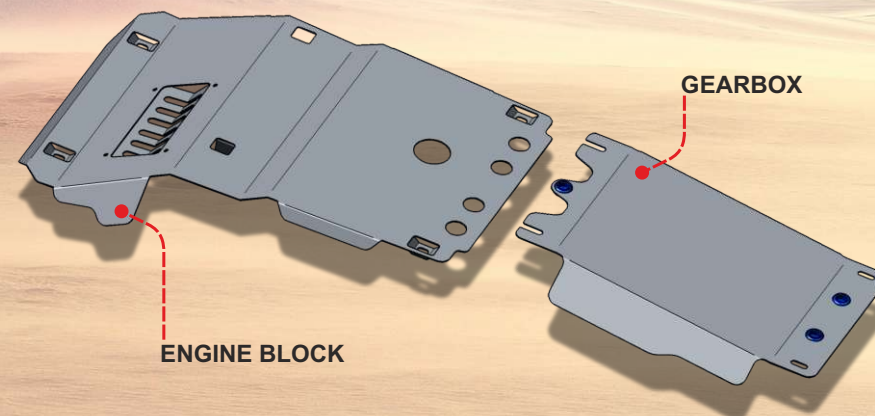

Aluminum skid plate kit for **Toyota Land Cruiser 78**  
№ 23333.5786.1

Aluminum skid plate kit for **Toyota Land Cruiser 100**  
№ 23333.5752.1

Aluminum skid plate kit for **Toyota Land Cruiser 120**  
№ 23333.5731.1