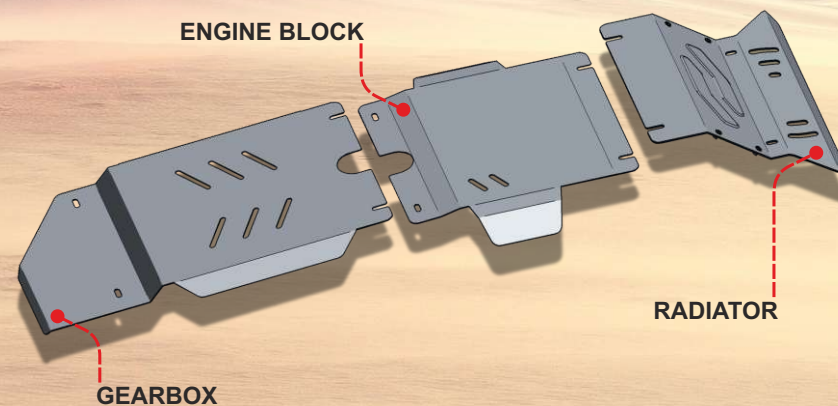

Aluminum skid plate kit for **Toyota Tundra II**
№ 23333.5747.1

Aluminum skid plate kit for **Toyota Hilux VII**
№ 23333.5745.1