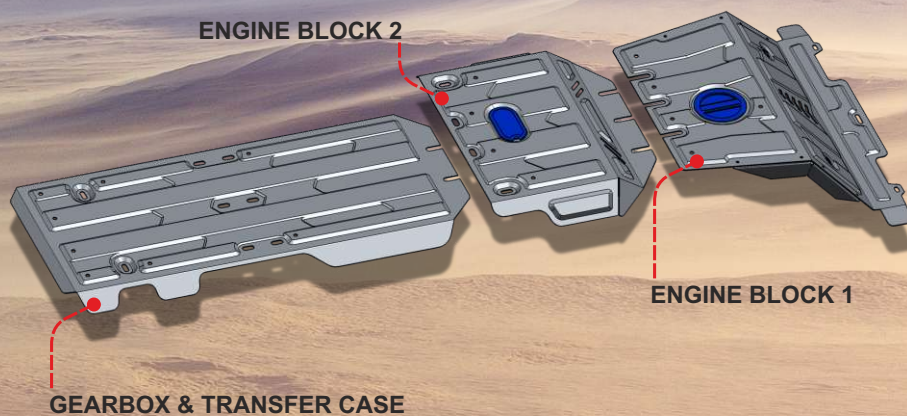

# ALUMINUM SKID PLATES

Aluminum skid plate kit for **Jeep Wrangler (JK) 4D**  
№ 23333.2724.1

Aluminum skid plate kit for **Jeep Wrangler (JK) 2D**  
№ 23333.2721.1

Aluminum skid plate kit for **Toyota FJ Cruiser**  
№ 23333.5783.1

Aluminum skid plate kit for **Toyota Land Cruiser 78**  
№ 23333.5786.1

Aluminum skid plate kit for **Toyota Land Cruiser 100**  
№ 23333.5752.1

Aluminum skid plate kit for **Toyota Land Cruiser 120**  
№ 23333.5731.1