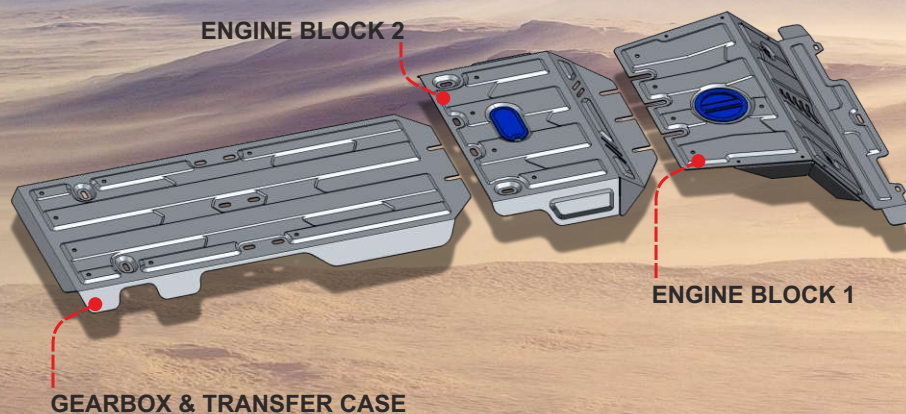

Aluminum skid plate kit for **Toyota Land Cruiser 78**  
№ 23333.5786.1

Aluminum skid plate kit for **Toyota Land Cruiser 100**  
№ 23333.5752.1

Aluminum skid plate kit for **Toyota Land Cruiser 120**  
№ 23333.5731.1

Aluminum skid plate kit for **Toyota Land Cruiser 150**  
№ 23333.5783.1

Aluminum skid plate kit for **Toyota Land Cruiser 200**  
№ 23333.5713.2

Aluminum skid plate kit for **Toyota Tundra II**  
№ 23333.5747.1