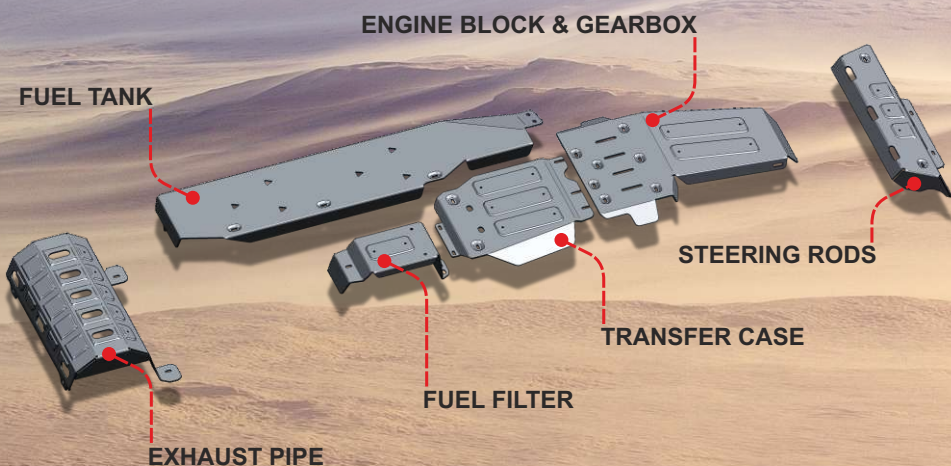

# ALUMINUM SKID PLATES

Aluminum skid plate kit for **Jeep Wrangler (JK) 4D**  
№ 23333.2724.1

Aluminum skid plate kit for **Jeep Wrangler (JK) 2D**  
№ 23333.2721.1

Aluminum skid plate kit for **Toyota FJ Cruiser**  
№ 23333.5783.1

Aluminum skid plate kit for **Toyota Land Cruiser 78**  
№ 23333.5786.1

Aluminum skid plate kit for **Toyota Land Cruiser 100**  
№ 23333.5752.1

Aluminum skid plate kit for **Toyota Land Cruiser 120**  
№ 23333.5731.1

Aluminum skid plate kit for **Toyota Land Cruiser 150**  
№ 23333.5783.1

Aluminum skid plate kit for **Toyota Land Cruiser 200**  
№ 23333.5713.2

Aluminum skid plate kit for **Toyota Tundra II**  
№ 23333.5747.1