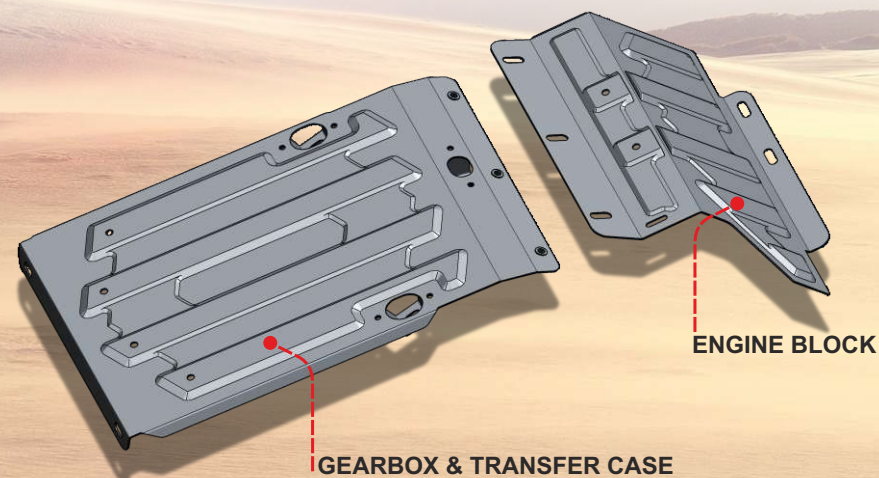

Aluminum skid plate kit for **Lada 4x4**
№ 23333.6006.1