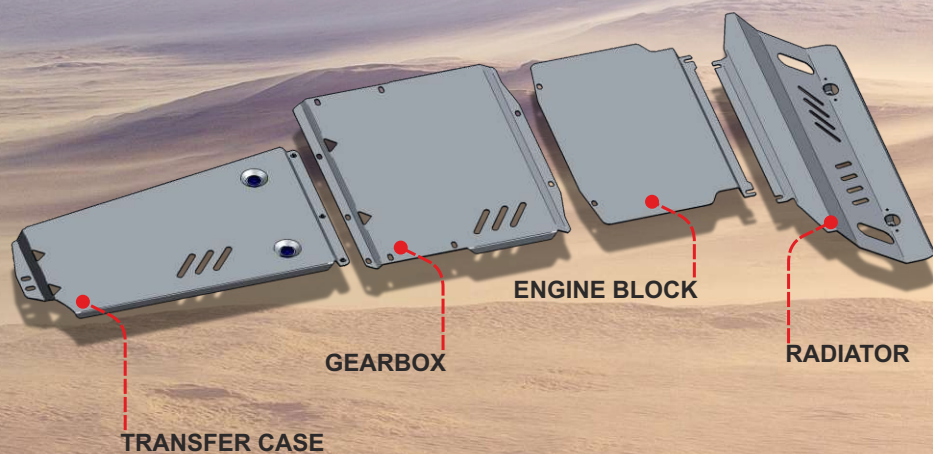

Aluminum skid plate kit for **Ford Ranger III**
№ 23333.1829.1