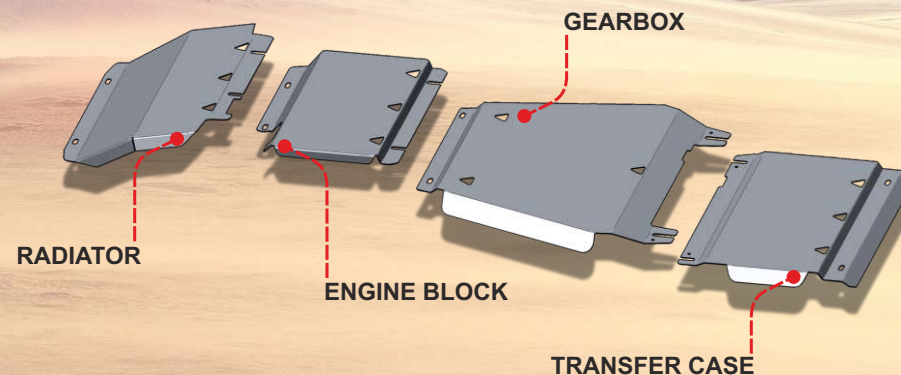

Aluminum skid plate kit for **Mitsubishi L200 IV**  
23333.4005.1

Aluminum skid plate kit for **Mitsubishi Pajero IV**  
№ 23333.4012.1

Aluminum skid plate kit for **Ford Ranger III**  
№ 23333.1829.1

Aluminum skid plate kit for **Land Rover Defender 110**  
№ 23333.3111.1