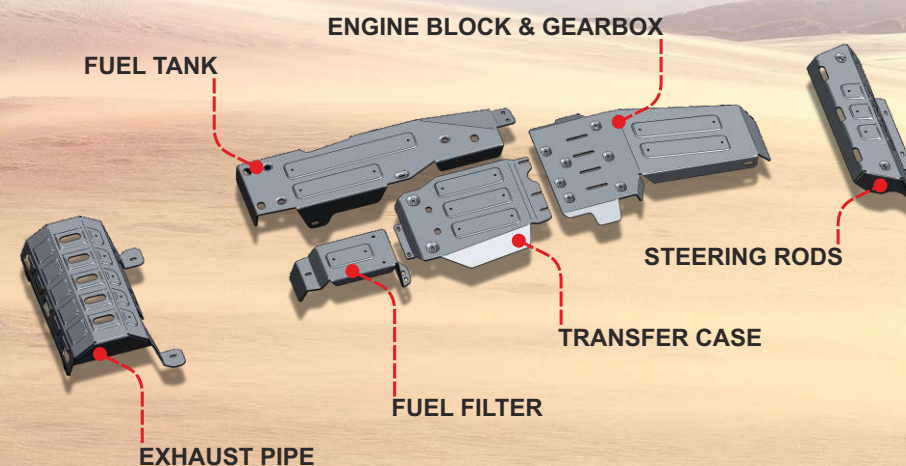

# ALUMINUM SKID PLATES

Aluminum skid plate kit for **Jeep Wrangler (JK) 4D**  
№ 23333.2724.1

Aluminum skid plate kit for **Jeep Wrangler (JK) 2D**  
№ 23333.2721.1

Aluminum skid plate kit for **Toyota FJ Cruiser**  
№ 23333.5783.1

Aluminum skid plate kit for **Toyota Land Cruiser 78**  
№ 23333.5786.1

Aluminum skid plate kit for **Toyota Land Cruiser 100**  
№ 23333.5752.1

Aluminum skid plate kit for **Toyota Land Cruiser 120**  
№ 23333.5731.1

Aluminum skid plate kit for **Toyota Land Cruiser 150**  
№ 23333.5783.1

Aluminum skid plate kit for **Toyota Land Cruiser 200**  
№ 23333.5713.2

Aluminum skid plate kit for **Toyota Tundra II**  
№ 23333.5747.1