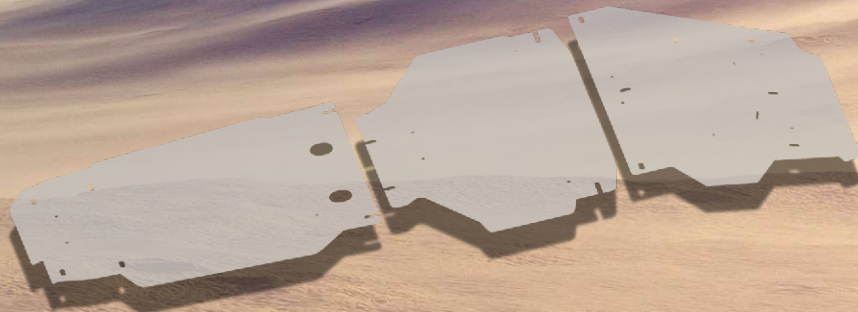

UNDER DEVELOPMENT ...

Aluminum skid plate kit for **Ford F-150**