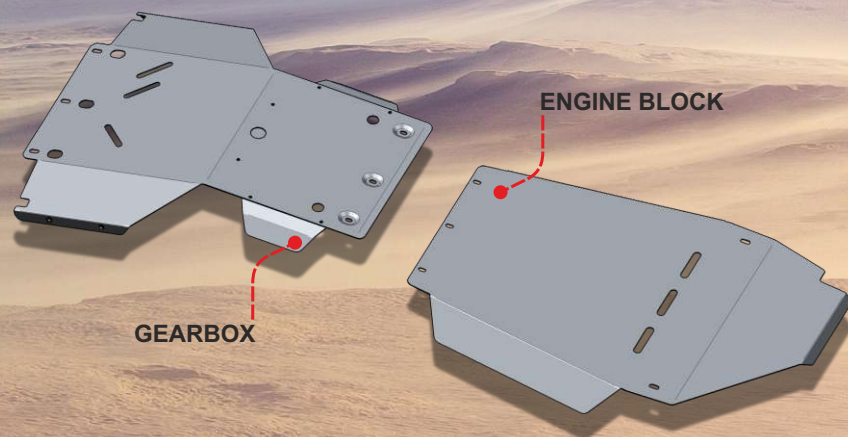

Aluminum skid plate kit for **Toyota Land Cruiser 78**  
№ 23333.5786.1

Aluminum skid plate kit for **Toyota Land Cruiser 100**  
№ 23333.5752.1

Aluminum skid plate kit for **Toyota Land Cruiser 120**  
№ 23333.5731.1

Aluminum skid plate kit for **Toyota Land Cruiser 150**  
№ 23333.5783.1

Aluminum skid plate kit for **Toyota Land Cruiser 200**  
№ 23333.5713.2

Aluminum skid plate kit for **Toyota Tundra II**  
№ 23333.5747.1