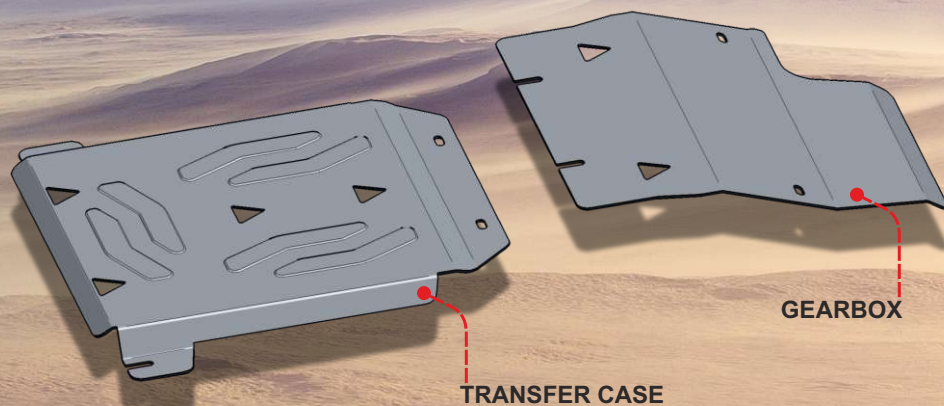

Aluminum skid plate kit for **Mitsubishi L200 IV**  
23333.4005.1

Aluminum skid plate kit for **Mitsubishi Pajero IV**  
№ 23333.4012.1

Aluminum skid plate kit for **Ford Ranger III**  
№ 23333.1829.1

Aluminum skid plate kit for **Land Rover Defender 110**  
№ 23333.3111.1