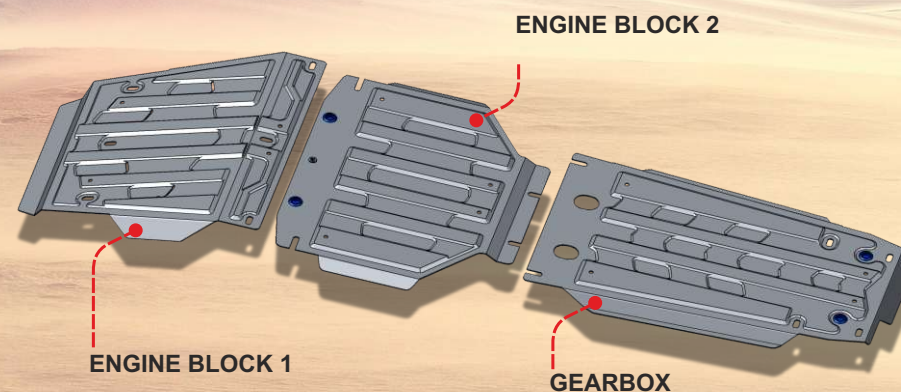

Aluminum skid plate kit for **Toyota Land Cruiser 78**  
№ 23333.5786.1

Aluminum skid plate kit for **Toyota Land Cruiser 100**  
№ 23333.5752.1

Aluminum skid plate kit for **Toyota Land Cruiser 120**  
№ 23333.5731.1

Aluminum skid plate kit for **Toyota Land Cruiser 150**  
№ 23333.5783.1

Aluminum skid plate kit for **Toyota Land Cruiser 200**  
№ 23333.5713.2

Aluminum skid plate kit for **Toyota Tundra II**  
№ 23333.5747.1