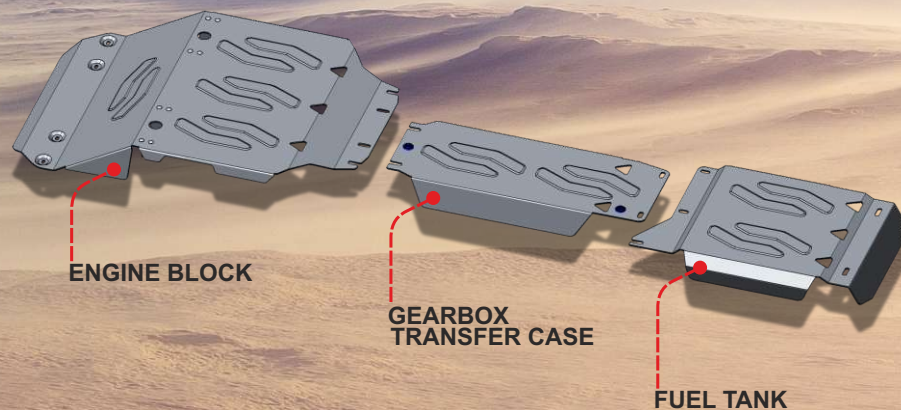

Aluminum skid plate kit for **Toyota Land Cruiser 150**  
№ 23333.5783.1

Aluminum skid plate kit for **Toyota Land Cruiser 200**  
№ 23333.5713.2

Aluminum skid plate kit for **Toyota Tundra II**  
№ 23333.5747.1