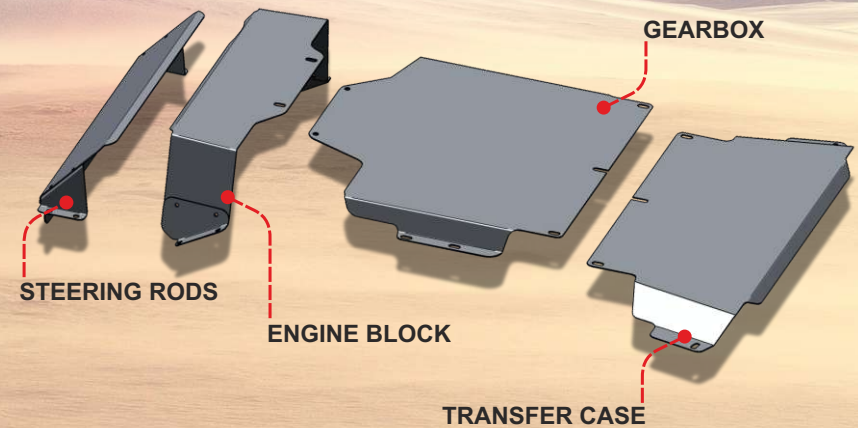

Aluminum skid plate kit for **Toyota Hilux VII**  
№ 23333.5745.1

Aluminum skid plate kit for **Nissan Patrol Y62**  
№ 23333.4121.1

Aluminum skid plate kit for **Nissan Patrol (Y61)**  
№ 23333.4115.1

Aluminum skid plate kit for **Nissan Navara II**  
№ 23333.4105.2