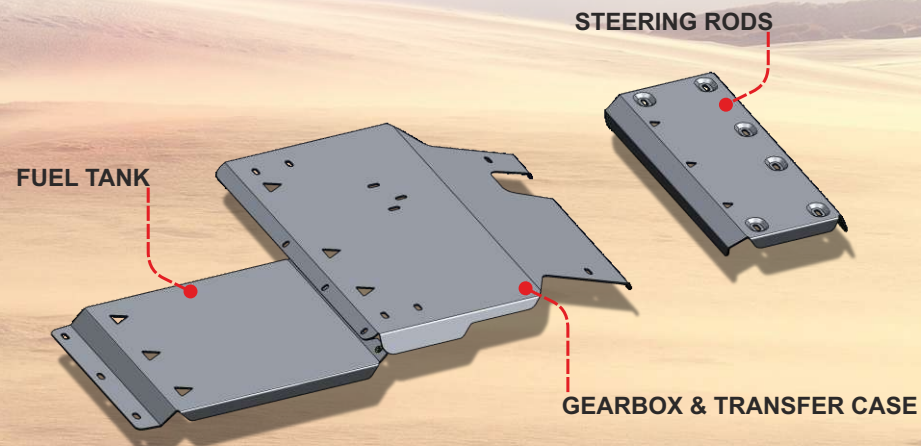

# ALUMINUM SKID PLATES

Aluminum skid plate kit for **Jeep Wrangler (JK) 4D**  
№ 23333.2724.1

Aluminum skid plate kit for **Jeep Wrangler (JK) 2D**  
№ 23333.2721.1

Aluminum skid plate kit for **Toyota FJ Cruiser**  
№ 23333.5783.1

Aluminum skid plate kit for **Toyota Land Cruiser 78**  
№ 23333.5786.1

Aluminum skid plate kit for **Toyota Land Cruiser 100**  
№ 23333.5752.1

Aluminum skid plate kit for **Toyota Land Cruiser 120**  
№ 23333.5731.1